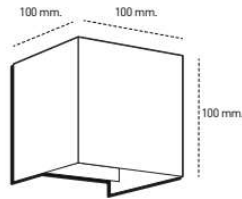

SECOM LED Wall light fixture BAMA

SECOM LED Indoor /outdoor wall light BAMA

BAMA wall light suitable for outdoor lighting with IP54. It incorporates small fins located at the bottom and top of the wall light that regulate the angle of light output, diffusing or accentuating its intensity and creating a pleasant visual effect. Wall light LED of 6W and warm white light color (3000K).

Available as a square and a circular version. Housing of aluminium sheet metal with thermo painted coating. Available housing colors, white, black, grey, matt chrome and titanium. All models include a LED driver and LED's. Voltage range 220-240Vac 50/60Hz. Protection IP54. Estimated useful life exceeding 30.000 hours, CRI >80.

Article No.	Description	Watt	Lumen	CRI	Colour
83SEC655010683	BAMA White 3+3W Square	6	457	>80	3000K
83SEC655020683	BAMA Black 3+3W Square	6	457	>80	3000K
83SEC655520683	BAMA Matt Chrome 3+3W Square	6	457	>80	3000K
83SEC655900683	BAMA Titanium 3+3W Square	6	457	>80	3000K
83SEC655580683	BAMA Grey 3+3W Square	6	457	>80	3000K

Article No.	Description	Watt	Lumen	CRI	Colour
83SEC656010683	BAMA White 3+3W Circular	6	457	>80	3000K
83SEC656020683	BAMA Black 3+3W Circular	6	457	>80	3000K
83SEC656520683	BAMA Matt Chrome 3+3W Circular	6	457	>80	3000K
83SEC656900683	BAMA Titanium 3+3W Circular	6	457	>80	3000K
83SEC656580683	BAMA Grey 3+3W Circular	6	457	>80	3000K