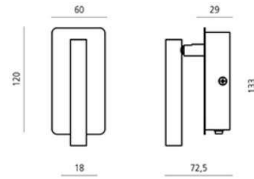

Wall luminaire DUMBO with adjustable arm

Chrome or coated steel body
Build-in LED driver. Independent switch. Voltage range: 230Vac 50/60Hz .
Light source Seoul LED. Driver 700 mA - 6V, CRI of >80, power factor 0,5.
Dimensions 72,5x133x29mm + base 120x18x60mm. Weight 0,26 kg. Protection IP20.

Article No.	Description	Watt	Lumen	Color Kelvin
89MCHO42621	Dumbo LED Black	3W	150 lm	3000K
89MCHO42622	Dumbo LED Chrome	3W	150 lm	3000K