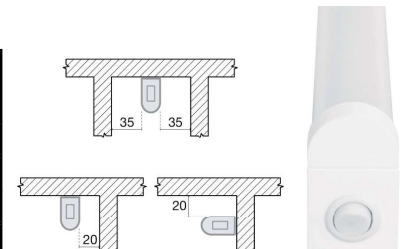

Connection: Terminal block screwed, three poles.

Switch built-in at side cover.

LED efficacy **up to 145 lm/w.**

Light color standard 4000K (optional 3000K), CRI >80.

Factory warranty 5 years.

Attachement method: directly to a ceiling or wall with use of screws.

Slide mounting spacers (PA GF).

The watt and lumen values can, in accordance with valid standards, vary by $\pm 7,5\%$.

* = Luminous flux of light fitting.

Developed and produced in the Czech Republic.

Article No.	Description	Watt	Lumen *	Dimensions in mm AxBxC	Mounting spacing in mm D	Light color
89TR22415	SB LED 1.1ft 1100/840	9	1080	360x38x67	230	4000K
89TR22425	SB LED 1.2ft 2200/840	15	2130	590x38x67	460	4000K
89TR22435	SB LED 1.4ft 4400/840	30	4250	1150x38x67	1020	4000K
89TR22445	SB LED 1.5ft 5500/840	37	5360	1430x38x67	1300	4000K

LED Indoor wall mounted light fixtures

Wall luminaire DUMBO with flexible arm

Chrome or coated steel body
Build-in LED driver. Independent switch. Voltage range: 230Vac 50/60Hz
Light source Seoul LED, Driver 700 mA - 6V, CRI of >80, power factor 0,5.
Dimensions 390x29x18mm + base 120x60mm. Weight 0,3 kg. Protection IP20.