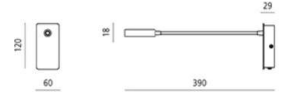

LED Indoor wall mounted light fixtures

Wall luminaire DUMBO with flexible arm

Chrome or coated steel body
Build-in LED driver. Independent switch. Voltage range: 230Vac 50/60Hz
Light source Seoul LED, Driver 700 mA - 6V, CRI of >80, power factor 0,5.
Dimensions 390x29x18mm + base 120x60mm. Weight 0,3 kg. Protection IP20.

Article No.	Description	Watt	Lumen	Color Kelvin
89MCHO42619	Dumbo LED Black	3W	150 lm	3000K
89MCHO42620	Dumbo LED Chrome	3W	150 lm	3000K