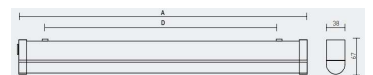

SECOM LED Wall light fixture BAMA

SECOM LED Indoor /outdoor wall light BAMA

BAMA wall light suitable for outdoor lighting with IP54. It incorporates small fins located at the bottom and top of the wall light that regulate the angle of light output, diffusing or accentuating its intensity and creating a pleasant visual effect. Wall light LED of 6W and warm white light color (3000K).

Available as a square and a circular version. Housing of aluminium sheet metal with thermo painted coating. Available housing colors, white, black, grey, matt chrome and titanium. All models include a LED driver and LED's. Voltage range 220-240Vac 50/60Hz. Protection IP54. Estimated useful life exceeding 30.000 hours, CRI >80.

Article No.	Description	Watt	Lumen	CRI	Colour
83SEC655010683	BAMA White 3+3W Square	6	457	>80	3000K
83SEC655020683	BAMA Black 3+3W Square	6	457	>80	3000K
83SEC655520683	BAMA Matt Chrome 3+3W Square	6	457	>80	3000K
83SEC655900683	BAMA Titanium 3+3W Square	6	457	>80	3000K
83SEC655580683	BAMA Grey 3+3W Square	6	457	>80	3000K

Article No.	Description	Watt	Lumen	CRI	Colour
83SEC656010683	BAMA White 3+3W Circular	6	457	>80	3000K
83SEC656020683	BAMA Black 3+3W Circular	6	457	>80	3000K
83SEC656520683	BAMA Matt Chrome 3+3W Circular	6	457	>80	3000K
83SEC656900683	BAMA Titanium 3+3W Circular	6	457	>80	3000K
83SEC656580683	BAMA Grey 3+3W Circular	6	457	>80	3000K

Trevos SB LED Indoor Luminaire

Trevos LED Indoor luminaire IP20

Aluminium indoor LED light fitting intended for surface-mounted installation on the ceiling or on the wall, with diffuser made of translucent acrylate and with built-in switch in side lid.