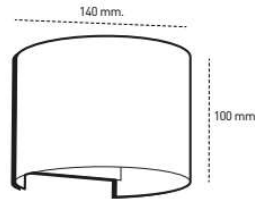

Trevos SB LED Indoor Luminaire

Trevos LED Indoor luminaire IP20

Aluminium indoor LED light fitting intended for surface-mounted installation on the ceiling or on the wall, with diffuser made of translucent acrylate and with built-in switch in side lid.

The light fitting is suitable for sanitary facilities, kitchen units, wall units, cloakrooms, work surfaces and shop windows.

Power supply Isolated, current driver.

Voltage range 220-240Vac 50/60Hz, Mac Adam 3 SDCM.

Protection IP20, Rank I.

For ambient temperatures max. +35°C.

Housing made of aluminium, white powder painted RAL 9003.

Diffuser translucent polycarbonate (PC), UV stable and impact resistant.

Cable gland of white rubber. Side covers: White plastic (ABS).

Connection: Terminal block screwed, three poles.

Switch built-in at side cover.

LED efficacy **up to 145 lm/w.**

Light color standard 4000K (optional 3000K), CRI >80.

Factory warranty 5 years.

Attachement method: directly to a ceiling or wall with use of screws.

Slide mounting spacers (PA GF).

The watt and lumen values can, in accordance with valid standards, vary by $\pm 7,5\%$.

* = Luminous flux of light fitting.

Developed and produced in the Czech Republic.