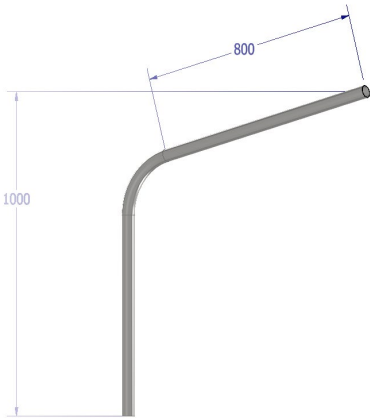

VP0080161 Angle Bracket HST 45° ALT/ALH/ALX.
Acid Resistant Steel 316L.

VP0090261 Angle Bracket HST 45° ALT/ALH/ALX.
Hot-Dip Galvanized Steel.

VP0080160 Angle Bracket HST 22.5° ALT/ALH/ALX.
Acid Resistant Steel 316L.

VP0090260 Angle Bracket HST 22.5° ALT/ALH/ALX.
Hot-Dip Galvanized Steel.

VP0080206 JUKO luminaire post 1000mm high, 250mm shoulder, 42.4 x 3.2. Acid Resistant Steel 316L.

VP0090300 JUKO luminaire post 1000mm high, 250mm shoulder, 42.4 x 3.2. Hot-Dip Galvanized Steel.

VP0080207 JUKO luminaire post 1000mm high, 800mm shoulder, 42.4 x 3.2. Acid Resistant Steel 316L.

VP0090301 JUKO luminaire post 1000mm high, 800mm shoulder, 42.4 x 3.2. Hot-Dip Galvanized Steel.

VP0080208 JUKO luminaire post 2300mm high, 250mm shoulder, 42.4 x 3.2.
Acid Resistant Steel 316L.

VP0090302 JUKO luminaire post 2300mm high, 250mm shoulder, 42.4 x 3.2.
Hot-Dip Galvanized Steel.

VP0080209 JUKO luminaire post 2300mm high, 800mm shoulder, 42.4 x 3.2.
Acid Resistant Steel 316L.

VP0090303 JUKO luminaire post 2300mm high, 800mm shoulder, 42.4 x 3.2.
Hot-Dip Galvanized Steel.