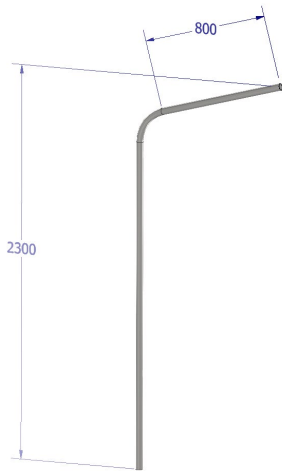

VP0090260 Angle Bracket HST 22.5° ALT/ALH/ALX.
Hot-Dip Galvanized Steel.

VP0080206 JUKO luminaire post 1000mm high, 250mm shoulder, 42.4 x 3.2. Acid Resistant Steel 316L.

VP0090300 JUKO luminaire post 1000mm high, 250mm shoulder, 42.4 x 3.2. Hot-Dip Galvanized Steel.

VP0080207 JUKO luminaire post 1000mm high, 800mm shoulder, 42.4 x 3.2. Acid Resistant Steel 316L.

VP0090301 JUKO luminaire post 1000mm high, 800mm shoulder, 42.4 x 3.2. Hot-Dip Galvanized Steel.

VP0080208 JUKO luminaire post 2300mm high, 250mm shoulder, 42.4 x 3.2.
Acid Resistant Steel 316L.

VP0090302 JUKO luminaire post 2300mm high, 250mm shoulder, 42.4 x 3.2.
Hot-Dip Galvanized Steel.

VP0080209 JUKO luminaire post 2300mm high, 800mm shoulder, 42.4 x 3.2.
Acid Resistant Steel 316L.

VP0090303 JUKO luminaire post 2300mm high, 800mm shoulder, 42.4 x 3.2.
Hot-Dip Galvanized Steel.