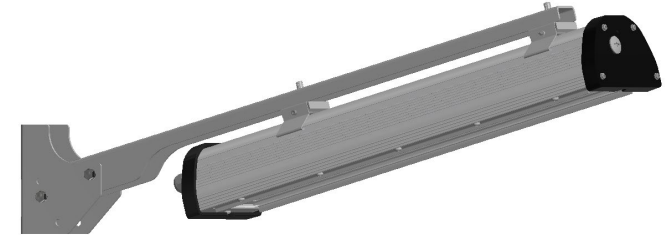

JUKO LUX

smarter light. better performance.

Installation Accessories

VA0090110 Adjustable Wall Bracket (Adjustable 0°, 15°, 45°) for ALT-06, ALH-06 and ALX-06 - luminaires. Acid Resistant Steel 316L.

VA0090210 Adjustable Wall Bracket (Adjustable 0°, 15°, 45°) for ALT-06, ALH-06 and ALX-06 - luminaires. Hot-Dip Galvanized Steel.

VA0090111 Pipe Fixing Bracket ALT-06, ALH-06 and ALX-06 –luminaires. Acid Resistant Steel 316L.

VA0090211 Pipe Fixing Bracket ALT-06, ALH-06 and ALX-06 –luminaires. Hot-Dip Galvanized Steel.

VP0080213 Lifting Eye Nut M6 A4. Acid Resistant A4.

VP0090260 Angle Bracket HST 22.5° ALT/ALH/ALX.
Hot-Dip Galvanized Steel.

VP0080206 JUKO luminaire post 1000mm high, 250mm shoulder, 42.4 x 3.2. Acid Resistant Steel 316L.

VP0090300 JUKO luminaire post 1000mm high, 250mm shoulder, 42.4 x 3.2. Hot-Dip Galvanized Steel.

VP0080207 JUKO luminaire post 1000mm high, 800mm shoulder, 42.4 x 3.2. Acid Resistant Steel 316L.

VP0090301 JUKO luminaire post 1000mm high, 800mm shoulder, 42.4 x 3.2. Hot-Dip Galvanized Steel.

VP0080208 JUKO luminaire post 2300mm high, 250mm shoulder, 42.4 x 3.2.
Acid Resistant Steel 316L.