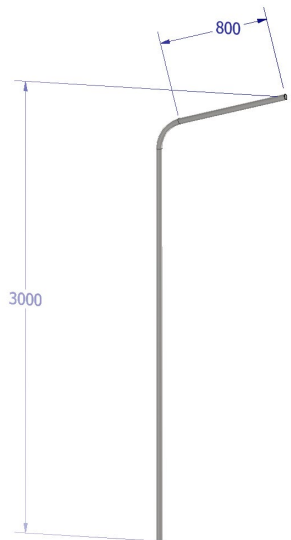

VP0080207 JUKO luminaire post 1000mm high, 800mm shoulder, 42.4 x 3.2. Acid Resistant Steel 316L.

VP0090301 JUKO luminaire post 1000mm high, 800mm shoulder, 42.4 x 3.2. Hot-Dip Galvanized Steel.

VP0080208 JUKO luminaire post 2300mm high, 250mm shoulder, 42.4 x 3.2.
Acid Resistant Steel 316L.

VP0090302 JUKO luminaire post 2300mm high, 250mm shoulder, 42.4 x 3.2.
Hot-Dip Galvanized Steel.

VP0080209 JUKO luminaire post 2300mm high, 800mm shoulder, 42.4 x 3.2.
Acid Resistant Steel 316L.

VP0090303 JUKO luminaire post 2300mm high, 800mm shoulder, 42.4 x 3.2.
Hot-Dip Galvanized Steel.

VP0080210 JUKO luminaire post 3000mm high, 250mm shoulder, 42.4 x 3.2. Acid Resistant Steel 316L.

VP0090304 JUKO luminaire post 3000mm high, 250mm shoulder, 42.4 x 3.2. Hot-Dip Galvanized Steel.

VP0080211 JUKO luminaire post 3000mm high, 800mm shoulder, 42.4 x 3.2. Acid Resistant Steel 316L.

VP0090305 JUKO luminaire post 3000mm high, 800mm shoulder, 42.4 x 3.2. Hot-Dip Galvanized Steel.