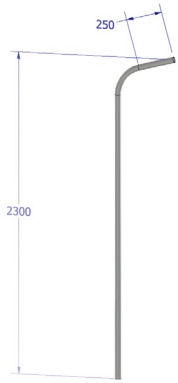

VP0090260 Angle Bracket HST 22.5° ALT/ALH/ALX.
Hot-Dip Galvanized Steel.

VP0080206 JUKO luminaire post 1000mm high, 250mm shoulder, 42.4 x 3.2. Acid Resistant Steel 316L.

VP0090300 JUKO luminaire post 1000mm high, 250mm shoulder, 42.4 x 3.2. Hot-Dip Galvanized Steel.

VP0080207 JUKO luminaire post 1000mm high, 800mm shoulder, 42.4 x 3.2. Acid Resistant Steel 316L.

VP0090301 JUKO luminaire post 1000mm high, 800mm shoulder, 42.4 x 3.2. Hot-Dip Galvanized Steel.

VP0080208 JUKO luminaire post 2300mm high, 250mm shoulder, 42.4 x 3.2.
Acid Resistant Steel 316L.

VP0090302 JUKO luminaire post 2300mm high, 250mm shoulder, 42.4 x 3.2.
Hot-Dip Galvanized Steel.

VP0080209 JUKO luminaire post 2300mm high, 800mm shoulder, 42.4 x 3.2.
Acid Resistant Steel 316L.

VP0090303 JUKO luminaire post 2300mm high, 800mm shoulder, 42.4 x 3.2.
Hot-Dip Galvanized Steel.

VP0080210 JUKO luminaire post 3000mm high, 250mm shoulder, 42.4 x 3.2. Acid Resistant Steel 316L.

VP0090304 JUKO luminaire post 3000mm high, 250mm shoulder, 42.4 x 3.2. Hot-Dip Galvanized Steel.

VP0080211 JUKO luminaire post 3000mm high, 800mm shoulder, 42.4 x 3.2. Acid Resistant Steel 316L.