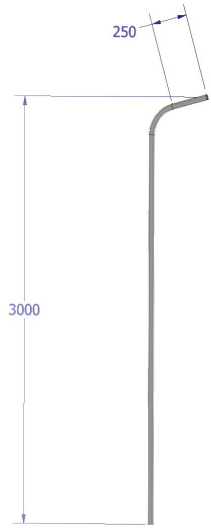

VP0090260 Angle Bracket HST 22.5° ALT/ALH/ALX.
Hot-Dip Galvanized Steel.

VP0080206 JUKO luminaire post 1000mm high, 250mm shoulder, 42.4 x 3.2. Acid Resistant Steel 316L.

VP0090300 JUKO luminaire post 1000mm high, 250mm shoulder, 42.4 x 3.2. Hot-Dip Galvanized Steel.

VP0080207 JUKO luminaire post 1000mm high, 800mm shoulder, 42.4 x 3.2. Acid Resistant Steel 316L.

VP0090301 JUKO luminaire post 1000mm high, 800mm shoulder, 42.4 x 3.2. Hot-Dip Galvanized Steel.

VP0080208 JUKO luminaire post 2300mm high, 250mm shoulder, 42.4 x 3.2.
Acid Resistant Steel 316L.

VP0090302 JUKO luminaire post 2300mm high, 250mm shoulder, 42.4 x 3.2.
Hot-Dip Galvanized Steel.

VP0080209 JUKO luminaire post 2300mm high, 800mm shoulder, 42.4 x 3.2.
Acid Resistant Steel 316L.

VP0090303 JUKO luminaire post 2300mm high, 800mm shoulder, 42.4 x 3.2.
Hot-Dip Galvanized Steel.

VP0080210 JUKO luminaire post 3000mm high, 250mm shoulder, 42.4 x 3.2. Acid Resistant Steel 316L.

VP0090304 JUKO luminaire post 3000mm high, 250mm shoulder, 42.4 x 3.2. Hot-Dip Galvanized Steel.

VP0080211 JUKO luminaire post 3000mm high, 800mm shoulder, 42.4 x 3.2. Acid Resistant Steel 316L.