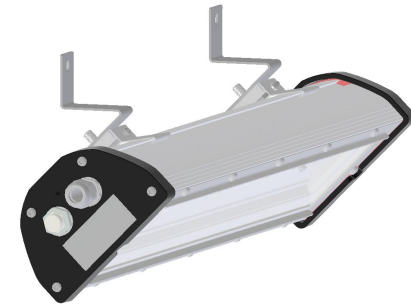

JUKO LUX

smarter light. better performance.

Installation Accessories

VA0090110 Adjustable Wall Bracket (Adjustable 0°, 15°, 45°) for ALT-06, ALH-06 and ALX-06 - luminaires. Acid Resistant Steel 316L.

VA0090210 Adjustable Wall Bracket (Adjustable 0°, 15°, 45°) for ALT-06, ALH-06 and ALX-06 - luminaires. Hot-Dip Galvanized Steel.

VP0090313 Lifting Eye Nut M6 A4. Hot-Dip Galvanized Steel.

VP0080212 Pipe clamp - ASL 733 44 A4, 36-44mm, 6,5mm. Acid Resistant A4.

VP0090222 Pipe clamp - ASL 733 44 A4, 36-44mm, 6,5mm. Hot-Dip Galvanized Steel.

VP0080161 Angle Bracket HST 45° ALT/ALH/ALX.
Acid Resistant Steel 316L.

VP0090261 Angle Bracket HST 45° ALT/ALH/ALX.
Hot-Dip Galvanized Steel.

VP0080160 Angle Bracket HST 22.5° ALT/ALH/ALX.
Acid Resistant Steel 316L.

VP0090260 Angle Bracket HST 22.5° ALT/ALH/ALX.
Hot-Dip Galvanized Steel.

VP0080206 JUKO luminaire post 1000mm high, 250mm shoulder, 42.4 x 3.2. Acid Resistant Steel 316L.

VP0090300 JUKO luminaire post 1000mm high, 250mm shoulder, 42.4 x 3.2. Hot-Dip Galvanized Steel.