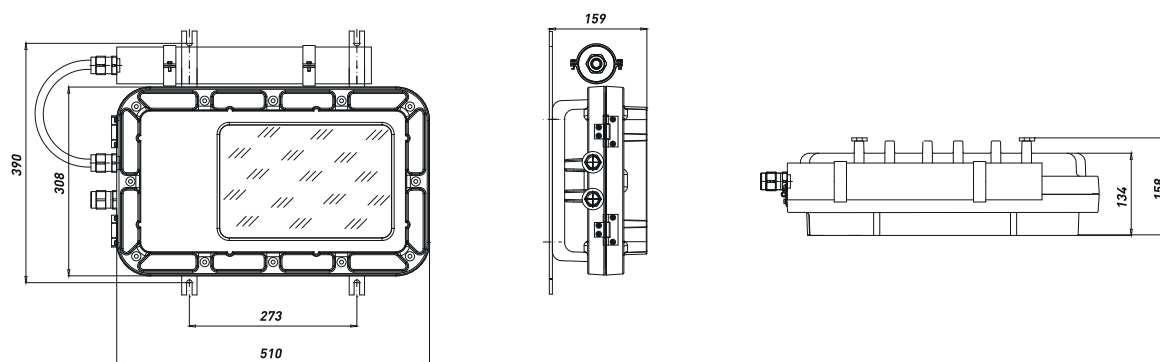

Dimensions FL-LED-30-C (Ceiling Mounting) - Emergency version