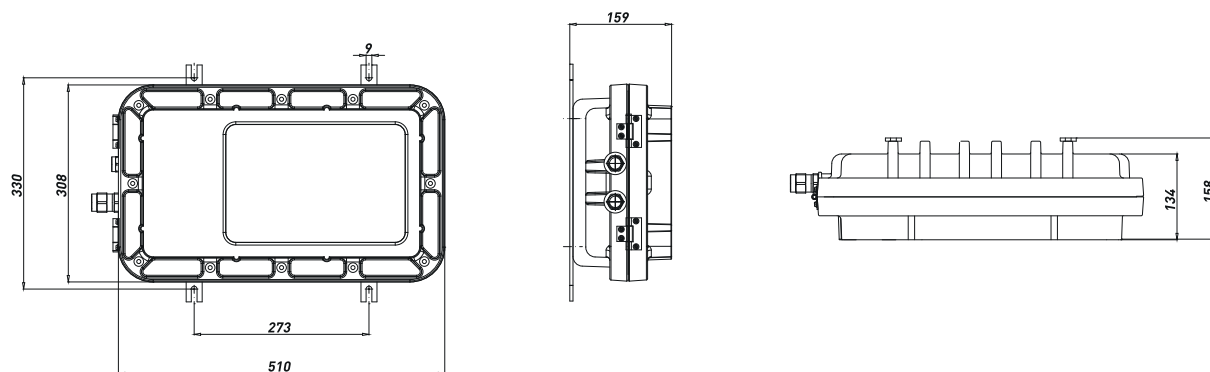

## TECHNICAL FEATURES

<b>Material</b>	Aluminium with low content of copper
<b>IP rating</b>	IP66
<b>Ambient temperature range</b>	-50°C to +55°C
<b>Approvals</b>	INERIS 00ATEX0023X (standard) INERIS 01ATEX0059 (battery pack) GOST R (marking upon request, ordering code to be required)
<b>Marking</b>	Standard: II 2 GD Ex-d IIB+H2 T6 Gb Ex-tb IIIC T85°C Db IP66  Battery pack: II 2 GD Ex-d IIC T6 Gb Ex-tb IIIC T85°C Db IP66
<b>Gaskets</b>	Gasket made of Nitrile Rubber (NBR) on flat joint
<b>Surface treatment</b>	End cups painted by green colour polyurethane painting cycle RAL6003 (other colour available upon request)
<b>Entries</b>	N° 2 entries M20x1,5 (ceiling mounting) for standard version. N°1 entry for emergency version. N° 1 entry M20x1,5 (pole mounting)
<b>Hardware and screws</b>	AISI304 Stainless steel external hardware and screws
<b>Lamps</b>	Included
<b>Rated operation voltage (UE)</b>	110/230V (standard) 220/240V (emergency version)
<b>Frequency</b>	50/60 Hz
<b>Accessories</b>	ceiling mounting N° 1 brass nickel chrome plated plug + N° 1 brass nickel chrome plated cable gland PNA type c/w set of inner seals  pole mounting N° 1 brass nickel chrome plated cable gland PNA type c/w set of inner seals
<b>Operating principles</b>	Available FL.. floodlight for emergency service: 180 minutes; with constant flux 650 lm.

### Dimensions FL-LED-30-C (Ceiling Mounting) - Standard version

### Dimensions FL-LED-30-P (Pole Mounting) - Standard version