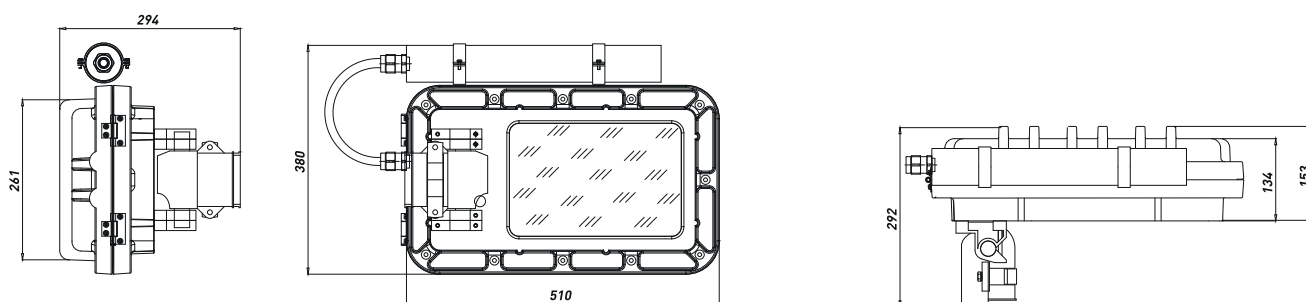

Dimensions FL-LED-30-P (Pole Mounting) - Emergency version

LED FL.. Floodlights - Emergency version / 3 hours battery back up

TYPE	CODE	LAMP [W]	WEIGHT [kg]	VOLTAGE	FREQUENCY	AMBIENT TEMPERATURE
FL-LED-30-C (LE-P180)	A0105.113616	95	18.00	220/240V	50/60HZ	(-50°;+55°)
FL-LED-30-P (LE-P180)	A0105.112616	95	18.50	220/240V	50/60HZ	(-50°;+55°)