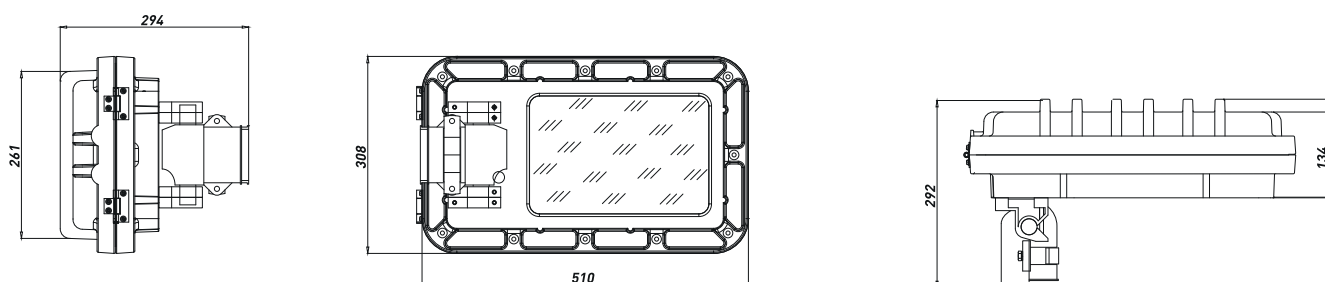

## TECHNICAL FEATURES

<b>Material</b>	Aluminium with low content of copper
<b>IP rating</b>	IP66
<b>Ambient temperature range</b>	-50°C to +55°C
<b>Approvals</b>	INERIS 00ATEX0023X (standard) INERIS 01ATEX0059 (battery pack) GOST R (marking upon request, ordering code to be required)
<b>Marking</b>	Standard: II 2 GD Ex-d IIB+H2 T6 Gb Ex-tb IIIC T85°C Db IP66  Battery pack: II 2 GD Ex-d IIC T6 Gb Ex-tb IIIC T85°C Db IP66
<b>Gaskets</b>	Gasket made of Nitrile Rubber (NBR) on flat joint
<b>Surface treatment</b>	End cups painted by green colour polyurethane painting cycle RAL6003 (other colour available upon request)
<b>Entries</b>	N° 2 entries M20x1,5 (ceiling mounting) for standard version. N°1 entry for emergency version. N° 1 entry M20x1,5 (pole mounting)
<b>Hardware and screws</b>	AISI304 Stainless steel external hardware and screws
<b>Lamps</b>	Included
<b>Rated operation voltage (UE)</b>	110/230V (standard) 220/240V (emergency version)
<b>Frequency</b>	50/60 Hz
<b>Accessories</b>	ceiling mounting N° 1 brass nickel chrome plated plug + N° 1 brass nickel chrome plated cable gland PNA type c/w set of inner seals  pole mounting N° 1 brass nickel chrome plated cable gland PNA type c/w set of inner seals
<b>Operating principles</b>	Available FL.. floodlight for emergency service: 180 minutes; with constant flux 650 lm.

### Dimensions FL-LED-30-C (Ceiling Mounting) - Standard version

### Dimensions FL-LED-30-P (Pole Mounting) - Standard version